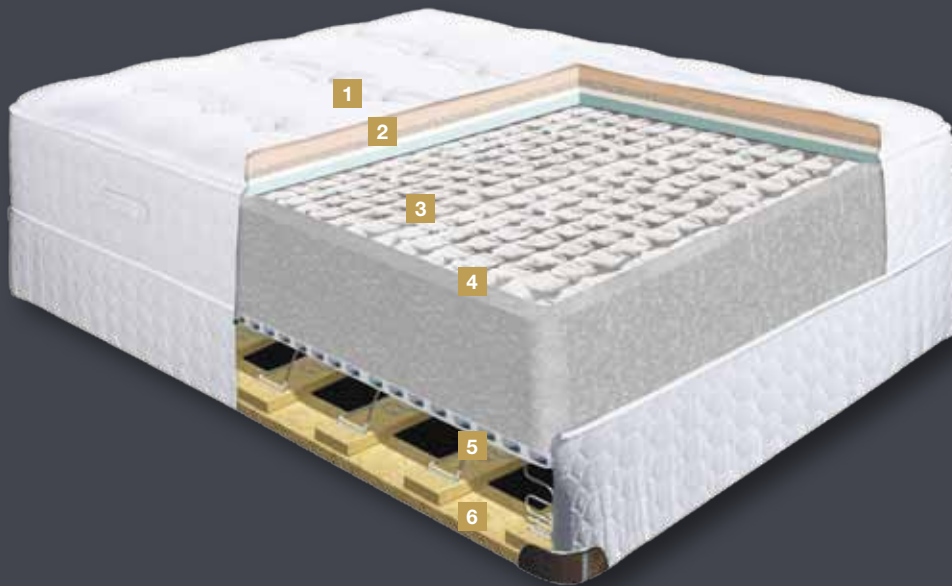

ALSO FEATURED IN THE BODYSENSE COLLECTION

SilverTech Fabric

With a focus on creating a healthy sleep environment the BodySense range provides essential health benefits while you sleep. The natural properties of silver create a unique fabric treatment promoting permanent freshness of the sleep surface.

StayTrue® Comfort

High quality comfort layers provide superior pressure point relief. Sealy uses premium fibres and foams to create a range of comforts, so you can experience uninterrupted sleep.

MiracleEdge® Technology

Encases the coils to reduce motion transfer and delivers a consistent edge-to-edge sleep surface. It is a full perimeter edge support with shock absorbing Baseplank that adds stability and provides a firm seating edge.

DuraTech® Foundation

A rigid platform to enhance the mattress performance. Individual modules work to reduce movement, adding stability and increasing the sleep set's durability.

CORRECT COMFORT®

INSIDE THE COMFORT & SUPPORT SYSTEM