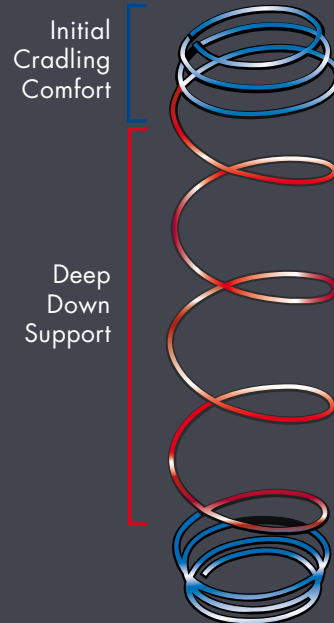

Conforming to your life and body.

Utilising the latest PostureTouch® technology and featuring SilverTech Fabric freshness, BodySense is the preferred solution for those looking for a quality sleep system.

Featuring a highly responsive spring unit, the coil technology provides initial gentle cradling and variable deep down support to deliver outstanding comfort, conforming to your body's needs.

ENHANCED PRODUCT FEATURES

Each one of the 918 coils (queen size mattress) is contained in an individual fabric pocket, and offset to maximise your sleeping experience by reducing movement in the spring unit. Each coil works individually to reduce partner disturbance supported by a working Baseplank to absorb shock and offer a high level of support.