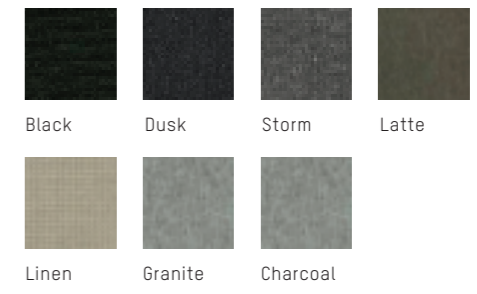

Tailored to suit

The way you style your home is an extension of you, and your bed is no different. That's why we offer a range of options to personalise your Sealy Posturepedic, including designer fabrics, and SpaceSaver™ featuring an inbuilt storage system. The perfect finishing touches to your bed.