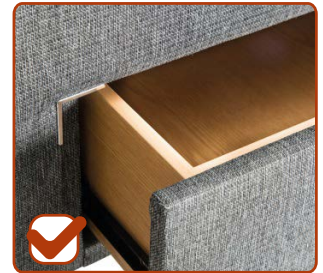

Unique spring foundation with drawers

High quality construction and finish

Crafted and tested in Australia to Sealy's rigorous standards

Available in left and right hand drawer combinations

 The Sealy Posturepedic SpaceSaver™ Base has enough space to store 8 sets of Queen size sheets