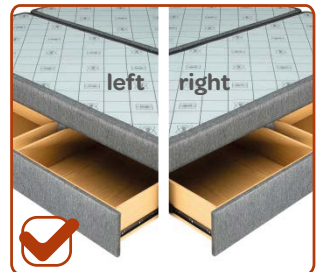

The Sealy Posturepedic SpaceSaver™ design combines Australian made PermaGrid™ wire modules to extend the life of your mattress with quality built drawers that each offer an impressive 40kg load capacity. Add to this, German-owned manufacturer Hafele drawer runners and you have a functional product that's built to last.

Unique spring foundation with drawers

High quality construction and finish

Crafted and tested in Australia to Sealy's rigorous standards

Available in left and right hand drawer combinations

 The Sealy Posturepedic SpaceSaver™ Base has enough space to store 8 sets of Queen size sheets